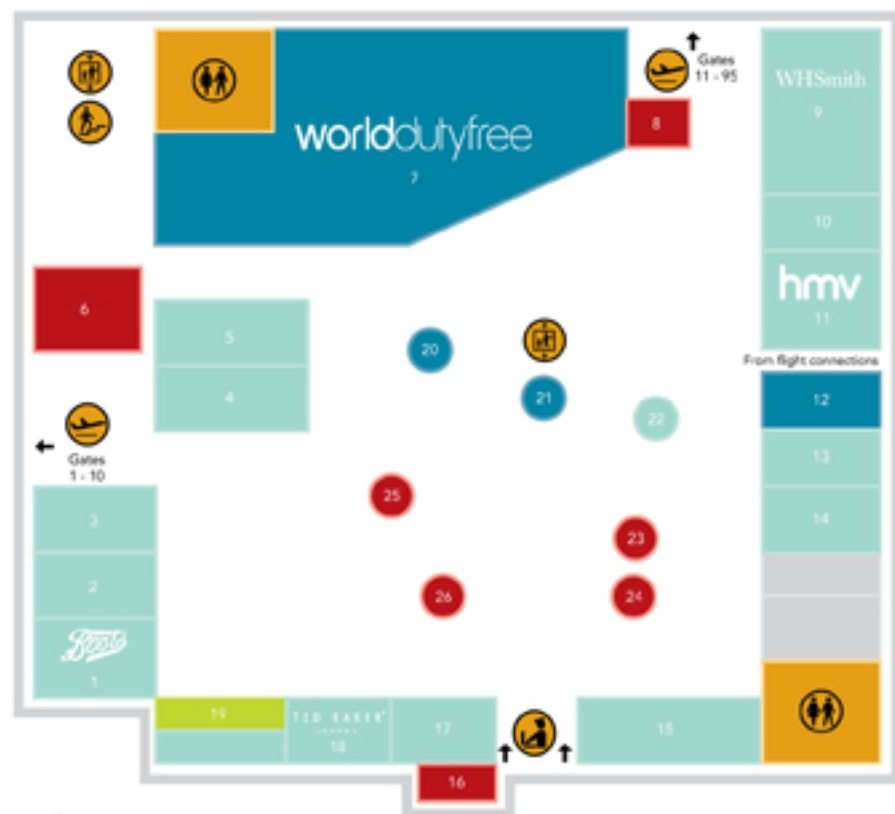

SOUTH TERMINAL

GROUND FLOOR - great value shopping

Time to Gates

Our flight information screens around the terminal will display what time your gate opens and when your flight is boarding. Until then relax, go shopping or grab something to eat & drink.

Gates 1-10:	15 mins
Gates 11-19:	15 mins
Gates 20-28:	20 mins
Gates 31-38:	20 mins
Gates 90-95:	10 mins

Shopping

Accessorize	30	Hugo Boss	10
All Saints	39	JD King of Trainers	31
Best of the Best	22	Kurt Geiger	41
Boots	1	Master of Time	3
Caviar House	19	Next	29
Clarins	4	Rolling Luggage	13
Dixons Travel	14 & 33	Sunglass Hut	17
Fat Face	2	Superdry	40
Game Grid	44	Ted Baker	18
Harrods	5	WHSmith	9 & 28
Hmv	11	WHSmith Books	15

FIRST FLOOR - eating and drinking at high street prices

Duty Free

World Duty Free	7 & 42
World Duty Free Promotions	20 & 21
World of Whiskies	12

Services

Airport Lounges	6, 32 & 43
Customs VAT Office	16
Flight Information	25
Moneycorp	24 & 48
Special Assistance Desk & Reserved Seating	23
Spectrum Internet	8
Travelax	26

Food & Drink

Apostrophe	36
The Bridge Bar	38
Café Rouge	34
Caviar House Seafood Bar	19
Costa	35
The Flying Horse	46
Frankie & Benny's	37
McDonald's	45
Pret a Manger	27
Shake-A-Hula	47

Amenities, Lifts & Stairs